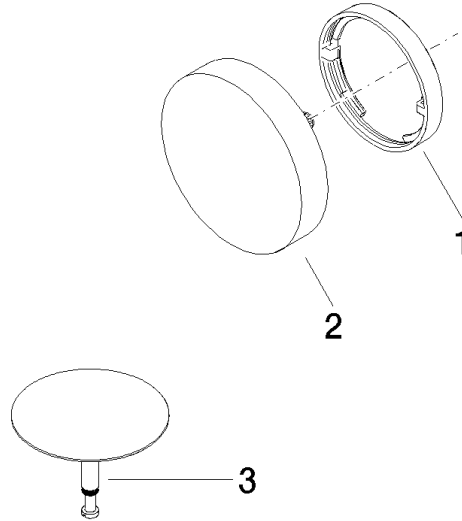

Required miscellaneous

Vacuum breaker -
•3/4" connection

35 150 970 90

Required miscellaneous

Vacuum breaker - Brushed Platinum

36 150 970-06

Required miscellaneous

Bath spout with pop-up waste and overflow -
•bowden cable length 725 mm

35 248 970 90

36 247 970

36 247 970

Spare parts list

No.	Item Number	Name	Quantity used	Delivery time
1	09 11 01 124-06	cover	1	10
2	90 20 97 061 00-06	handle	1	10
3	04 31 20 031 48-06	plug	1	10